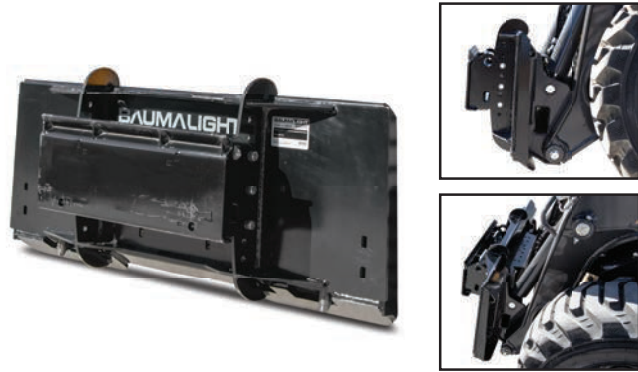

SS QT to Universal Adaptor (D006942)
Mount any Universal mini skidsteer attachment to a standard skidsteer QT plate