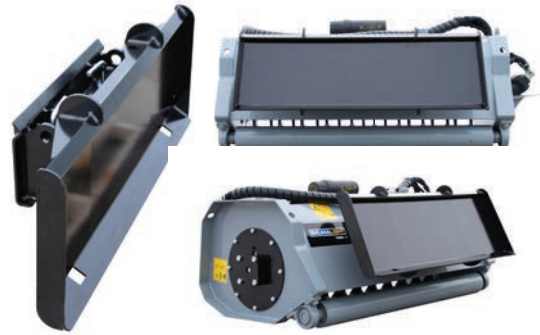

ASV RT40 to Universal Adaptor (D007048)
Mount any Universal mini skidsteer attachment to an ASV RT40 plate